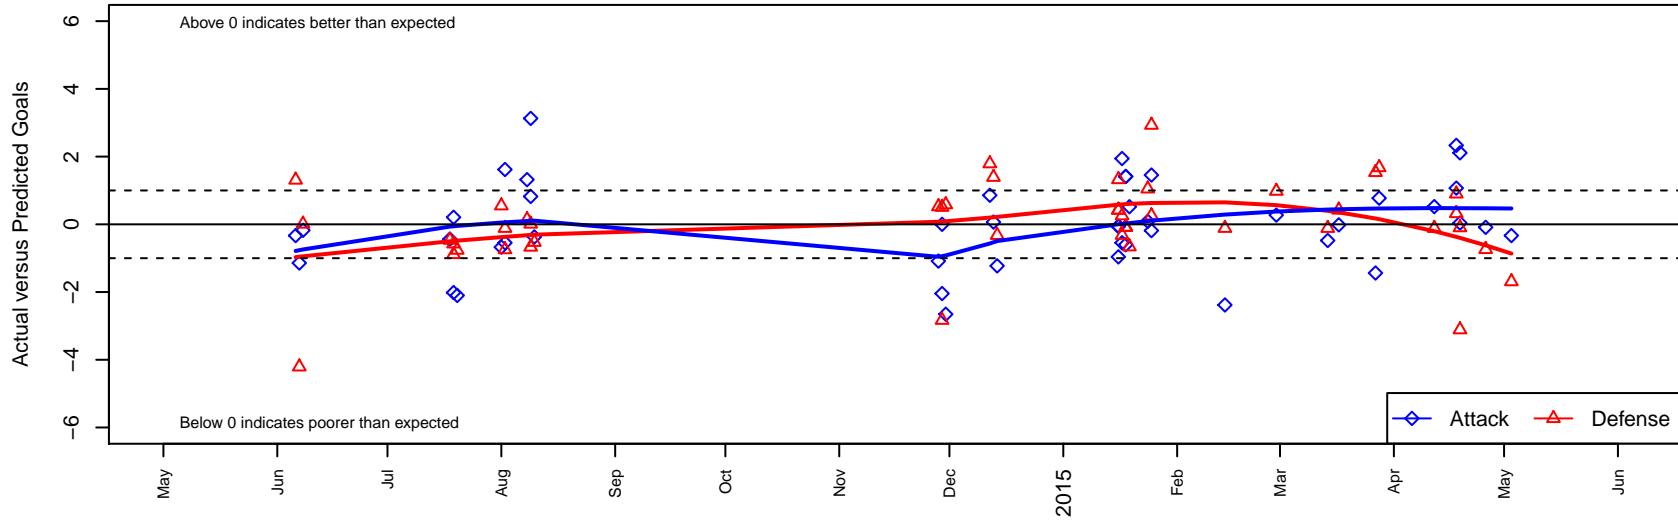

FC Salmon Creek Nemesis Blue G99

FC Salmon Creek
 Salmon Creek, WA
 G99 total strength=1580
 attack=18.18 defense=12.27
 notes= Ellertson 2014

alt names used:
 FCSC Nemesis 99 Blue
 FC SALMON CREEK 99 BLUE (WA)
 FCSC G99 Nemesis Ellertson
 FCSC Nemesis 99 Blue
 FCSC Nemesis 99 Blue
 FCSC Nemesis 99 Blue
 FCSC Nemesis 99
 FCSC Nemesis 99
 FCSC G99 Ellertson
 FCSC NEMESIS 99 BLUE (WA)
 FC Salmon Creek G99

FC Salmon Creek Nemesis Blue G99
 Dots are actual minus expected GF (blue circles) and GA (red triangles).
 Blue line is smoothed change in attack strength. Red is smoothed change in defense strength.

**attack and defense variance (black dot)
relative to other teams
and top 10 in region**

**attack and defense rating
relative to others at age
and all opponents in last 13 months**

**attack and defense rating
relative to others at age
and all opponents in last 13 months**

Performance relative to 13 month average

Performance relative to 13 month average

Distribution of opponents
 Red = Lose zone, Blue = Win zone, Green = Even
 Black line separates win/lose zones

lot. A=Neither has attack advantage, B=Opponent has both attack and defense advantage, C=Opponent has both attack and defense disadvantage, D=Both have